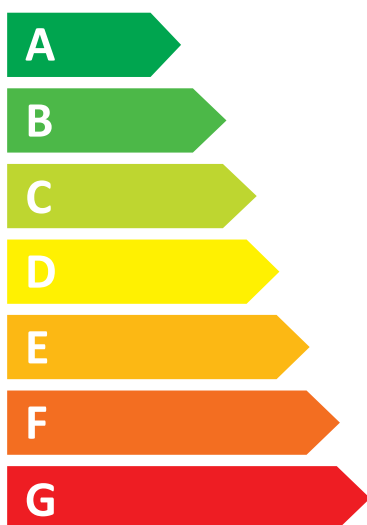

ENERG

simfer

SC-944 B

A

49 kWh /

9,0 kg

3:48

49 L